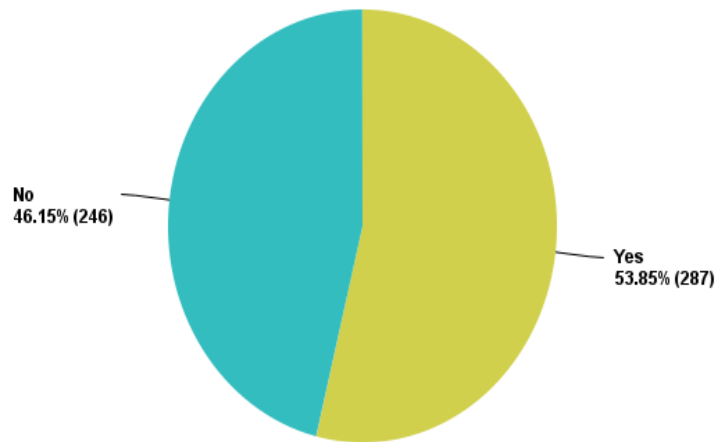

**CONSULTATION BY:
WADEBRIDGE TOWN COUNCIL
on
WADEBRIDGE LIBRARY & ONE
STOP SHOP (OSS)**

Analysis of Consultation Responses

Consultation Period : Friday 27 May – Friday 24 June 2016

534 total responses

Surveys completed online : 167 (31%)
Paper surveys completed : 367 (69%)

Date survey created: Thursday, May 26, 2016

Q1: Are you a Wadebridge parishioner?

Answered: 533 Skipped: 1

Q1: Are you a Wadebridge parishioner?

Answered: 533 Skipped: 1

Answer Choices	Responses
Yes	53.85% 287
No	46.15% 246
Total	533