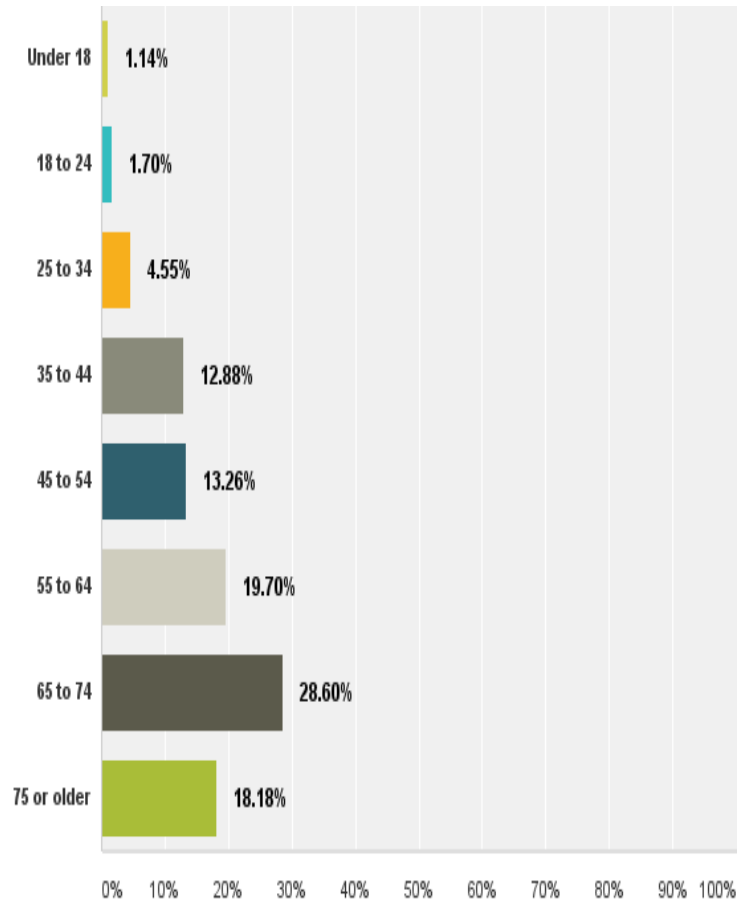

Powered by

Q3: Are you male or female?

Answered: 529 Skipped: 5

Q3: Are you male or female?

Answered: 529 Skipped: 5

Answer Choices	Responses
Male	28.73% 152
Female	71.27% 377
Total	529

Q4: What is your age?

Answered: 528 Skipped: 6

Q4: What is your age?

Answered: 528 Skipped: 6

Answer Choices	Responses	
Under 18	1.14%	6
18 to 24	1.70%	9
25 to 34	4.55%	24
35 to 44	12.88%	68
45 to 54	13.26%	70
55 to 64	19.70%	104
65 to 74	28.60%	151
75 or older	18.18%	96
Total		528