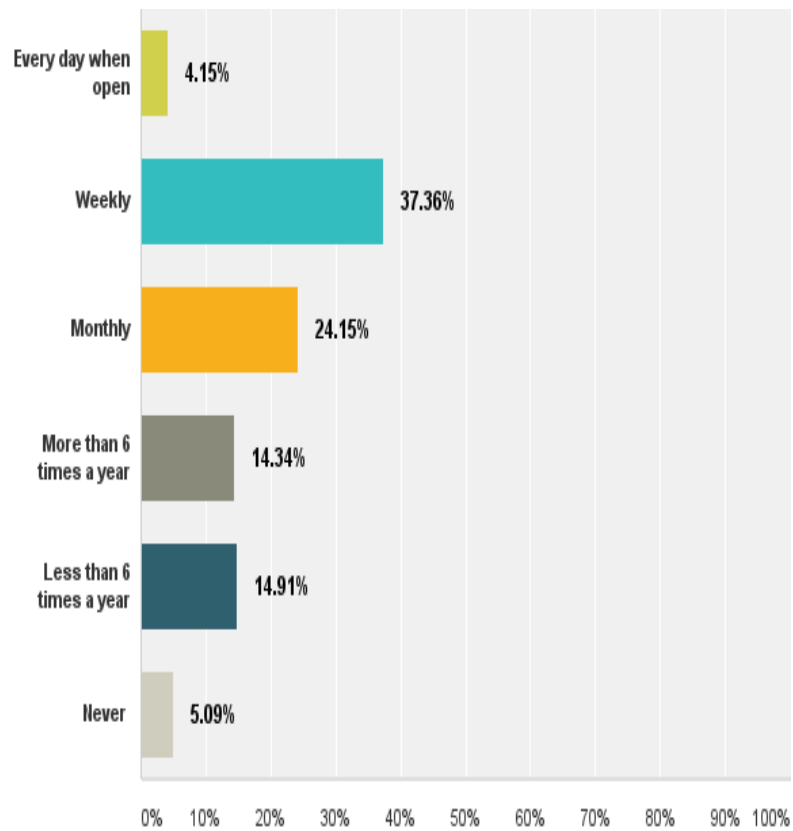

Q6: How often do you use Wadebridge Library/OSS?

Answered: 530 Skipped: 4