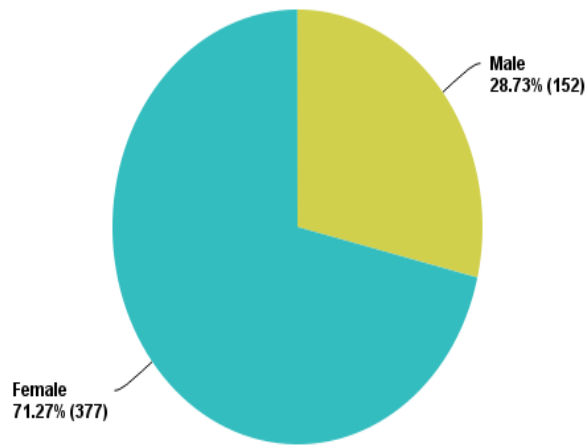

Answered: 249 Skipped: 285

Answer Choices	Responses	
Egloshayle	30.92%	77
St Breock	20.48%	51
St Endellion	1.20%	3
St Ervan	0.80%	2
St Issey	6.83%	17
St Kew	4.02%	10
St Mabyn	2.41%	6
St Minver Highlands	6.02%	15
St Minver Lowlands	7.63%	19
St Tudy	2.41%	6
Other - please specify	17.27%	43
Total		249

Powered by

Q3: Are you male or female?

Answered: 529 Skipped: 5

Q3: Are you male or female?

Answered: 529 Skipped: 5

Answer Choices	Responses
Male	28.73% 152
Female	71.27% 377
Total	529

Q4: What is your age?

Answered: 528 Skipped: 6

Q4: What is your age?

Answered: 528 Skipped: 6

Answer Choices	Responses	
Under 18	1.14%	6
18 to 24	1.70%	9
25 to 34	4.55%	24
35 to 44	12.88%	68
45 to 54	13.26%	70
55 to 64	19.70%	104
65 to 74	28.60%	151
75 or older	18.18%	96
Total		528