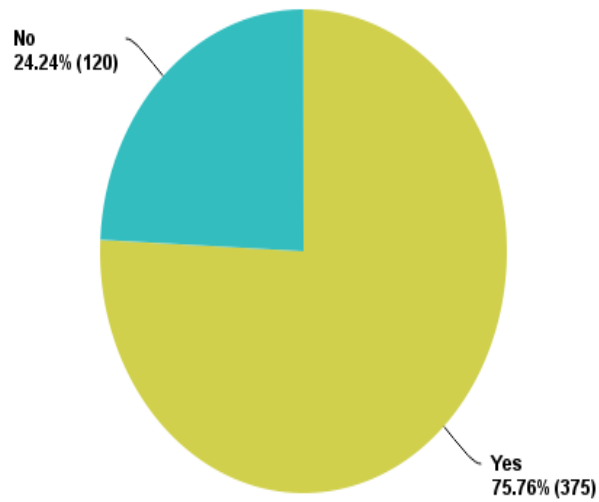

Q7: When you visit Wadebridge Library/OSS do you use other town services on the same occasion?

Answered: 495 Skipped: 39