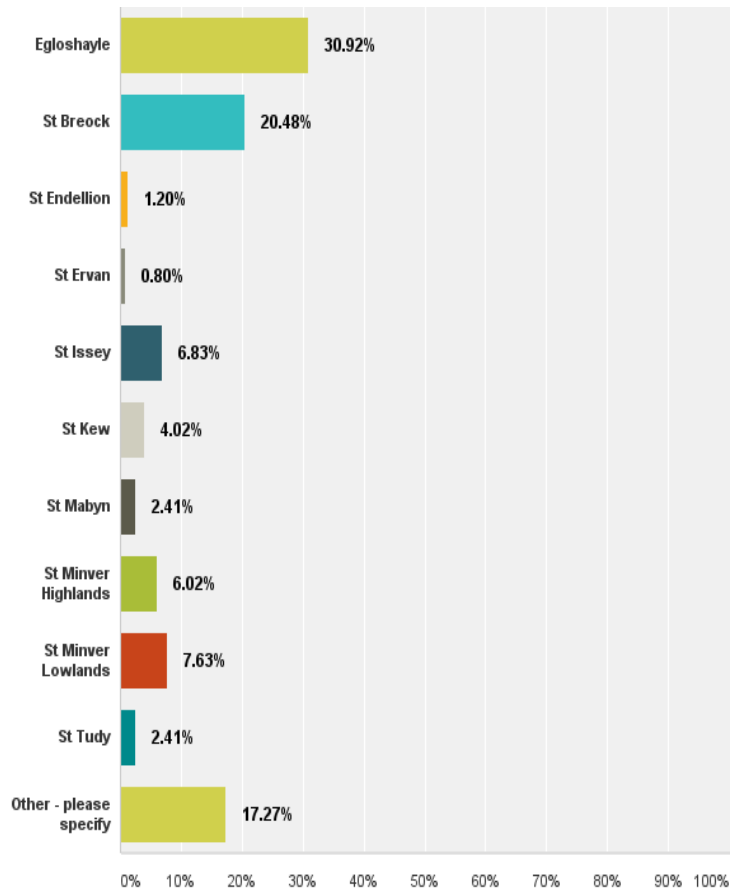

Q2: If you do not live in the Wadebridge Parish please identify which parish you live in?

Answered: 249 Skipped: 285