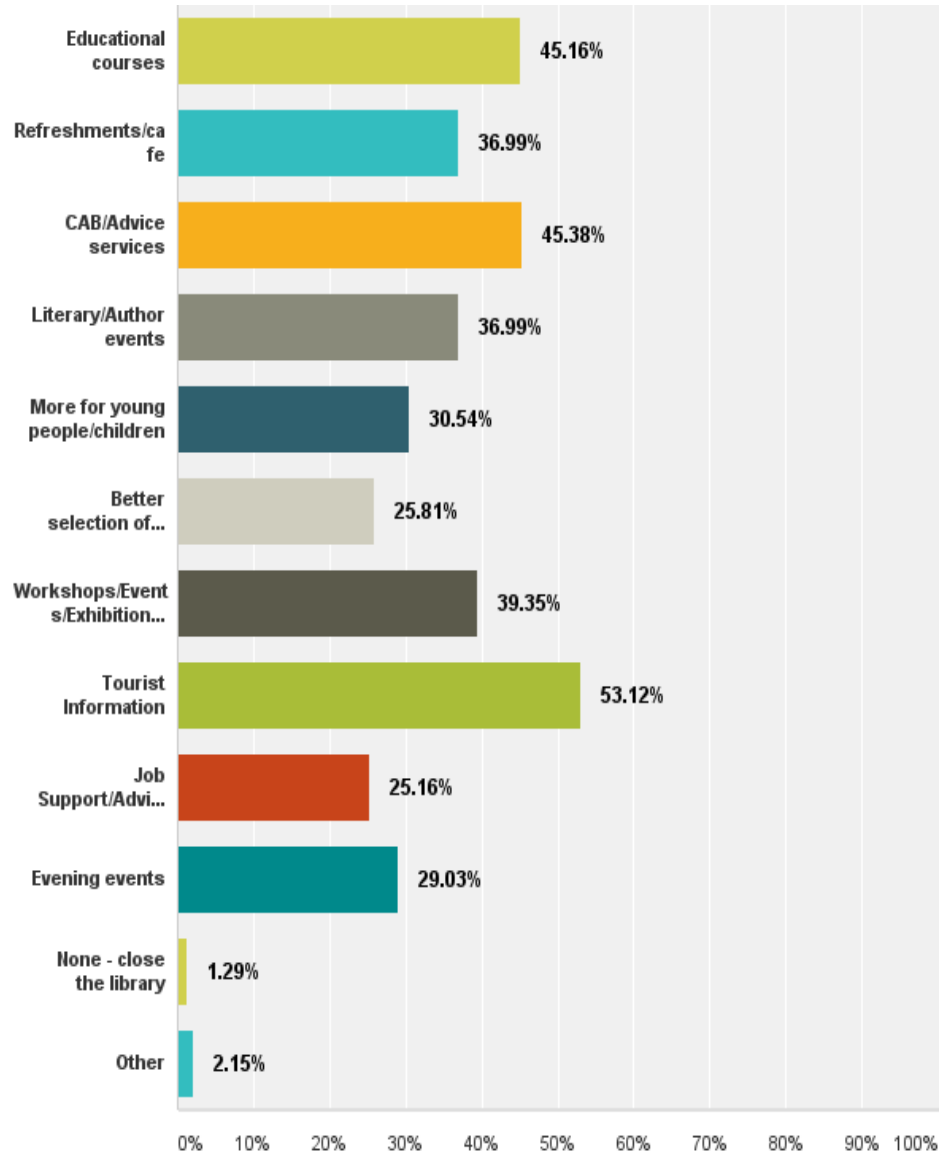

Q9: What other services would you like to see provided in Wadebridge Library/OSS?

Answered: 465 Skipped: 69