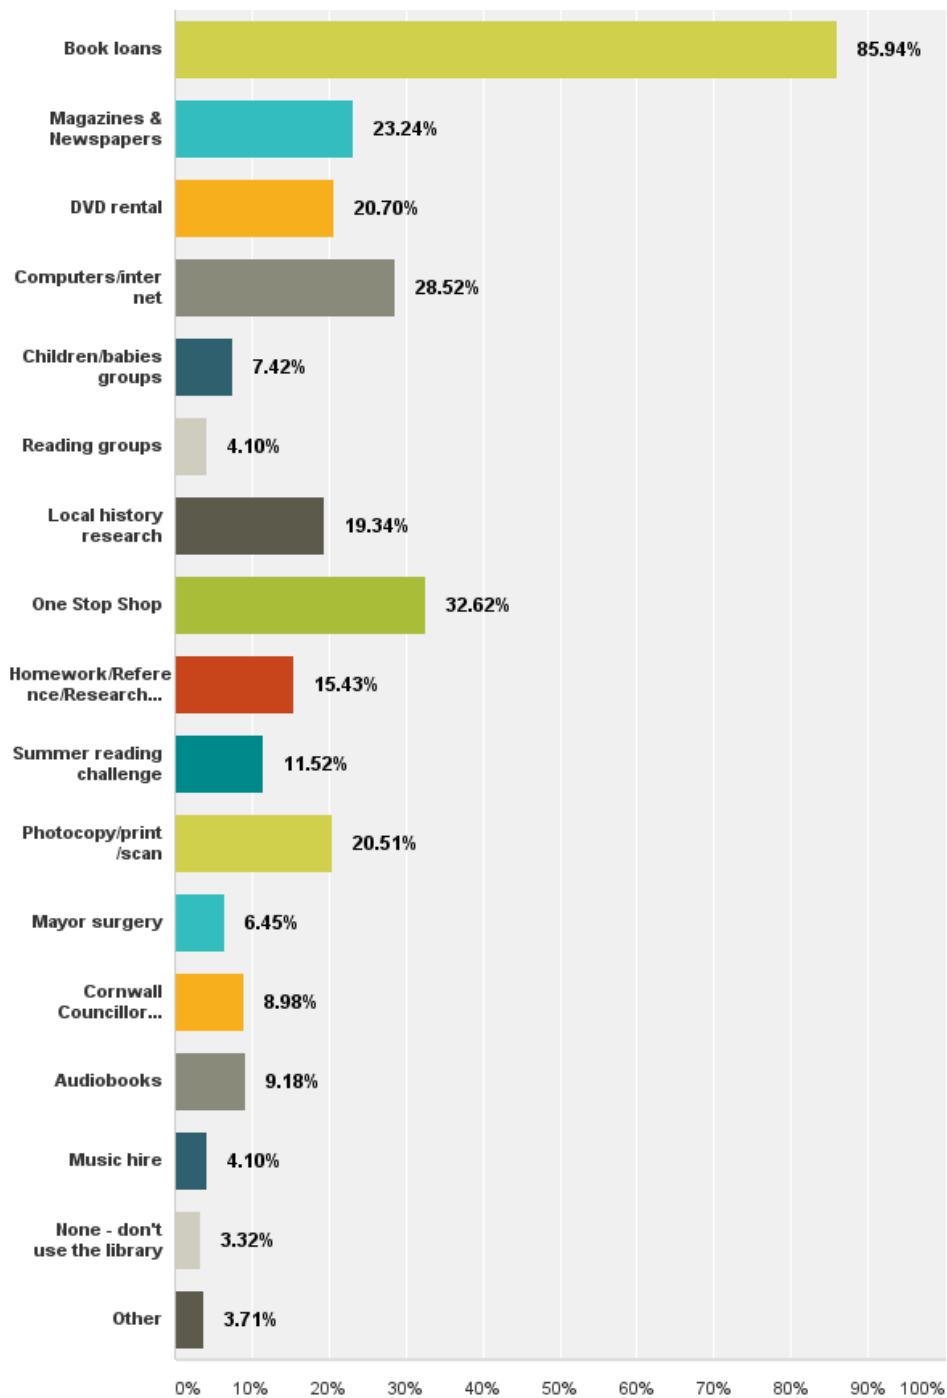

Answered: 530 Skipped: 4

Answer Choices	Responses
Every day when open	4.15% 22
Weekly	37.36% 198
Monthly	24.15% 128
More than 6 times a year	14.34% 76
Less than 6 times a year	14.91% 79
Never	5.09% 27
Total	530

Q7: When you visit Wadebridge Library/OSS do you use other town services on the same occasion?

Answered: 495 Skipped: 39

Q7: When you visit Wadebridge Library/OSS do you use other town services on the same occasion?

Answered: 495 Skipped: 39

Answer Choices	Responses
Yes	75.76% 375
No	24.24% 120
Total	495

Q8: Which Wadebridge Library/OSS services do you use? Please tick all that apply

Answered: 512 Skipped: 22

Q8: Which Wadebridge Library/OSS services do you use? Please tick all that apply